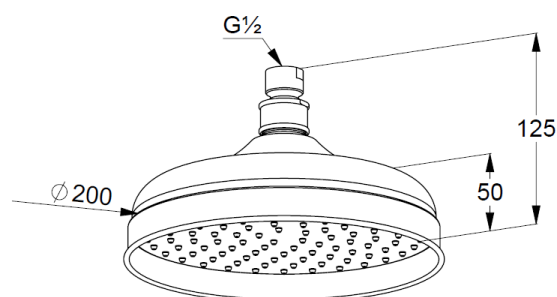

Product: KLUDI ADLON HEADSHOWER DN 15,
Ø 200 mm

Ref.: 2751045

Product description

head shower 200 mm
with one spray pattern
with ball joint
connection 1/2 inch
without shower arm

Finishes:
45 gold

Product picture

Dimensional drawing

Advertisement

head shower, manufacturer KLUDI GmbH & Co. KG
KLUDI ADLON item no. 275145
type: head shower DN 15 / PN 5, chrome plated metal, with one
spray pattern, with ball joint 1/2 inch, without shower arm,