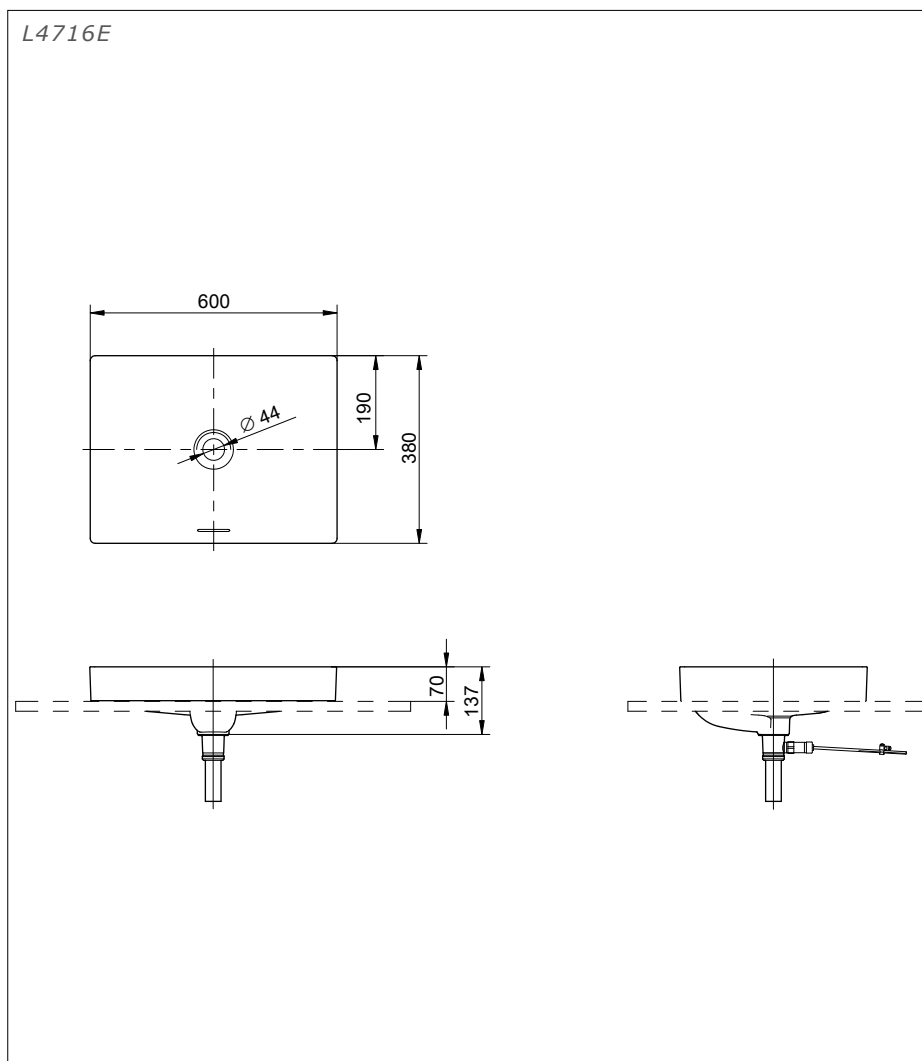

Console Lavatory

Features

- A sharp linear design that matches modern architectural spaces
- CeFiONtect Technology: super smooth, ion barrier glazing for a clean lavatory

Specifications

Size : 600W x 380D x 70H mm

Material : Ceramic

Parts description

Faucet not included

- **L4716E**
Console Lavatory (Half Vessel with Overflow)
w/ slotted Waste Drainer, Brackets

Colors

White (#XW)

Please consult a TOTO representative for details