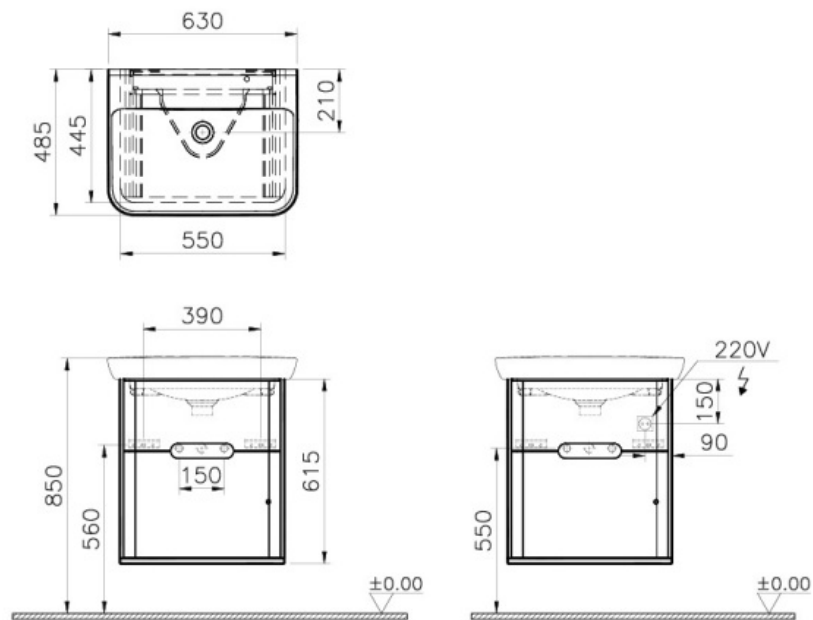

Description Sento Washbasin Unit, 65 cm, with 2 drawers, without legs, Matte White

Code	60822
Product Properties	Soft-Close
Tap Hole Option	One Tap Hole
Leg	Not Available
Coating	Thermoform
Colour	Matt White
Width	65
Depth	49
Height	67