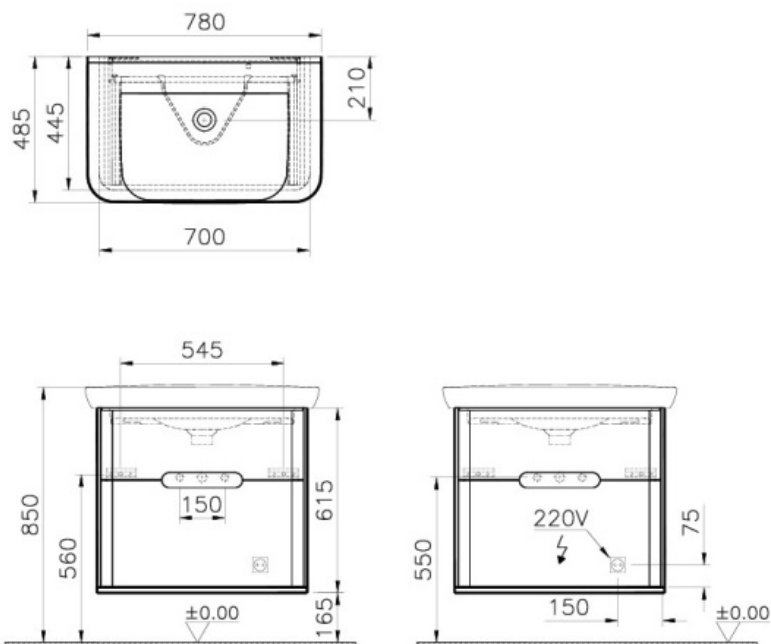

Description Sento Washbasin Unit, 80 cm, with 2 drawers, without legs, Matte White

Code 60824  
 Product Properties Soft-Close  
 Tap Hole Option One Tap Hole  
 Leg Not Available  
 Coating Thermoform  
 Colour Matt White  
 Width 80  
 Depth 49  
 Height 67